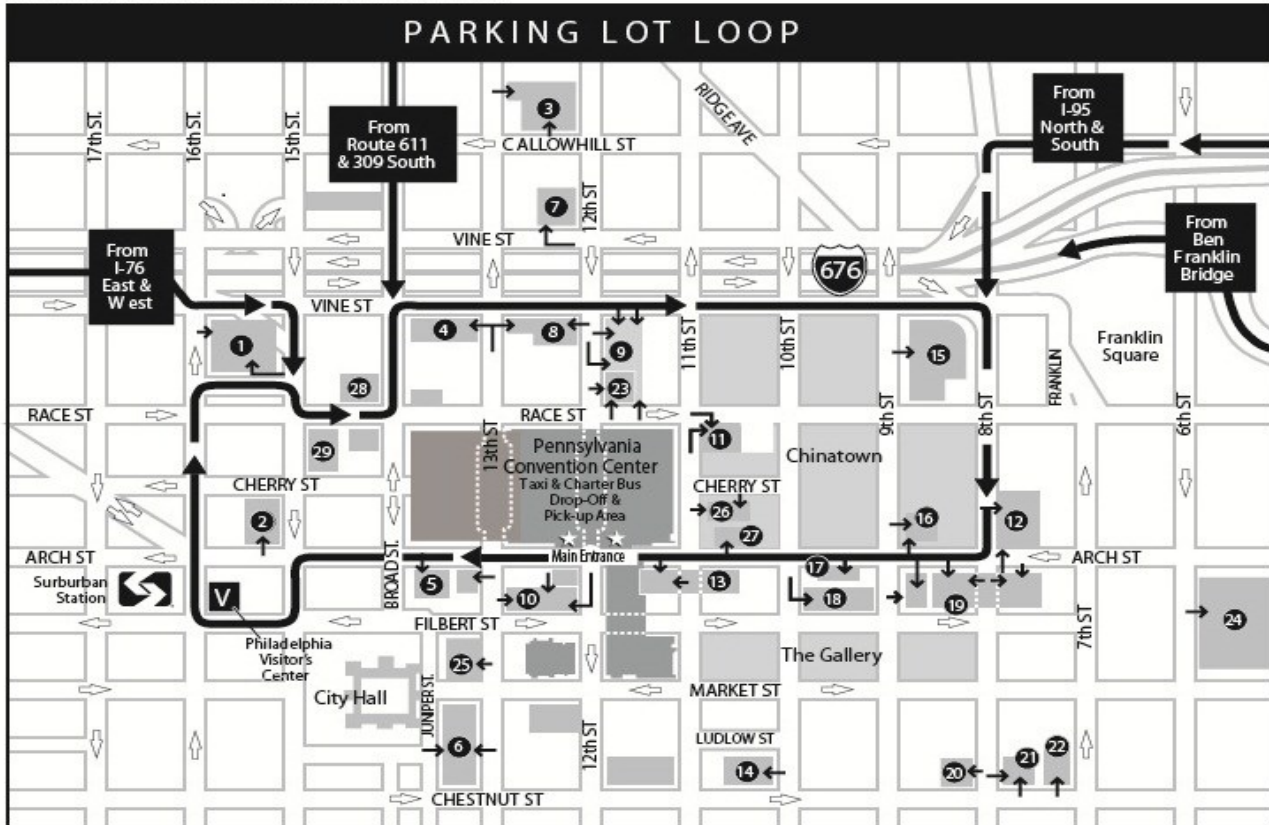

# Parking

There are many parking options—both garages and lots—conveniently located within blocks of the Pennsylvania Convention Center. Below are just a few options.

Please note that you may need to call ahead to confirm availability and rates.

PLEASE NOTE YOUR LOCATION - TAKE PARKING STUB WITH YOU

PREVENT THEFT! DON'T LEAVE VALUABLES WHERE THEY CAN BE SEEN INSIDE YOUR CAR

LOT #	OPERATOR NAME	LOCATION	CONTACT	PHONE	LOT	CAPACITY & CLEARANCE	
1	Realen Gateway	15th & Vine Street	Tom Dunn	215-563-1550	G	1050	7'
2	Phila. Parking Authority	15th & Arch Street	Rocco Morrotto	215-683-9684	L	115	NA
3	DLC Parking Services	12th & Callowhill	Patrick Femia	215-829-8200	L	214	NA
4	EZ Park	Broad & Vine Street	Harvey Spear	215-733-0700	L	150	NA
5	Central Parking System	1324 Arch Street	Chris Sherman	215-563-3650	L	110	NA
6	Five Star	1300 Market Street	Jeffrey Eckman	215-546-7524	G	650	5'10
7	EZ Park	1201 Vine/NW Crn.	Harvey Spear	215-733-0700	L	50	NA
8	EZ Park	12th & Vine/SW Crn.	Harvey Spear	215-733-0700	L	250	NA
9	Parkway	12th & Vine/SE Crn	Zerihum Belay	215-640-3810	L	200	NA
10	Parkway	12th & Filbert Street	Zerihum Belay	215-575-4005	G	860	NA
11	Central	11th & Race Street	Chris Sherman	215-563-3650	G	260 Valet	7'
12	Parkway	8th & Arch Street	Zerihum Belay	215-640-3810	L	126	NA
13	Gallery II Garage	11th & Arch Street	Pam Grossman	215-568-4025	G	750	6'2"
14	Phila. Parking Authority	10th & Ludlow Street	Rocco Morrotto	215-683-9684	G	450	7'
15	EZ Park	8th-9th/Race to Vine	Harvey Spear	215-733-0700	L	300	NA
16	Parkway	815 Arch Street	Zerihum Belay	215-640-3810	L	120	NA
17	EZ Park	912-20 Arch Street	Harvey Spear	215-733-0700	L	80 Valet	NA

\*Trucks permitted to park in this 24 hour lot. Pre pay at pay stations for exact number of parking spaces utilized.